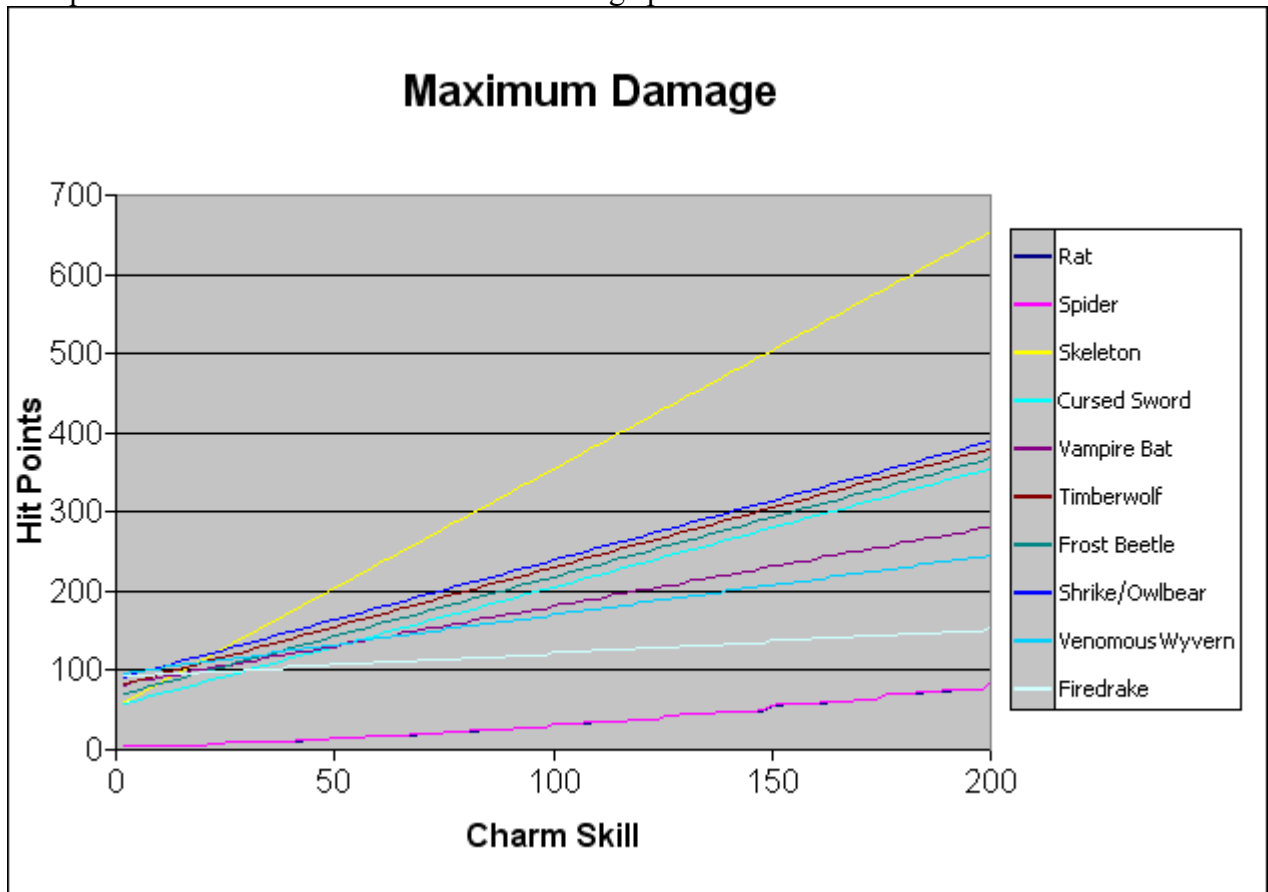

# Tab 4.3 Maximum Damage Stat for Summoned Creatures

## Table of Contents

Tab 4.3 Maximum Damage Stat for Summoned Creatures.....1  
 4.3.1 Comparison of 10 Summoned Creatures.....1  
 4.3.2 Graphs for individual Summons.....2

### 4.3.1 Comparison of 10 Summoned Creatures

The graph below indicates how the “Maximum Damage” stat varies with a character’s Charm Magic skill.

Comparison of 10 Summons: Maximum Damage per Charm Skill

### 4.3.2 Graphs for individual Summons

As with the comparison graph above, the x axis represents the character's Charm skill, and the y axis the summoned monster's maximum damage.

Tab 4.3 - Maximum Damage Stat for Summoned Creatures