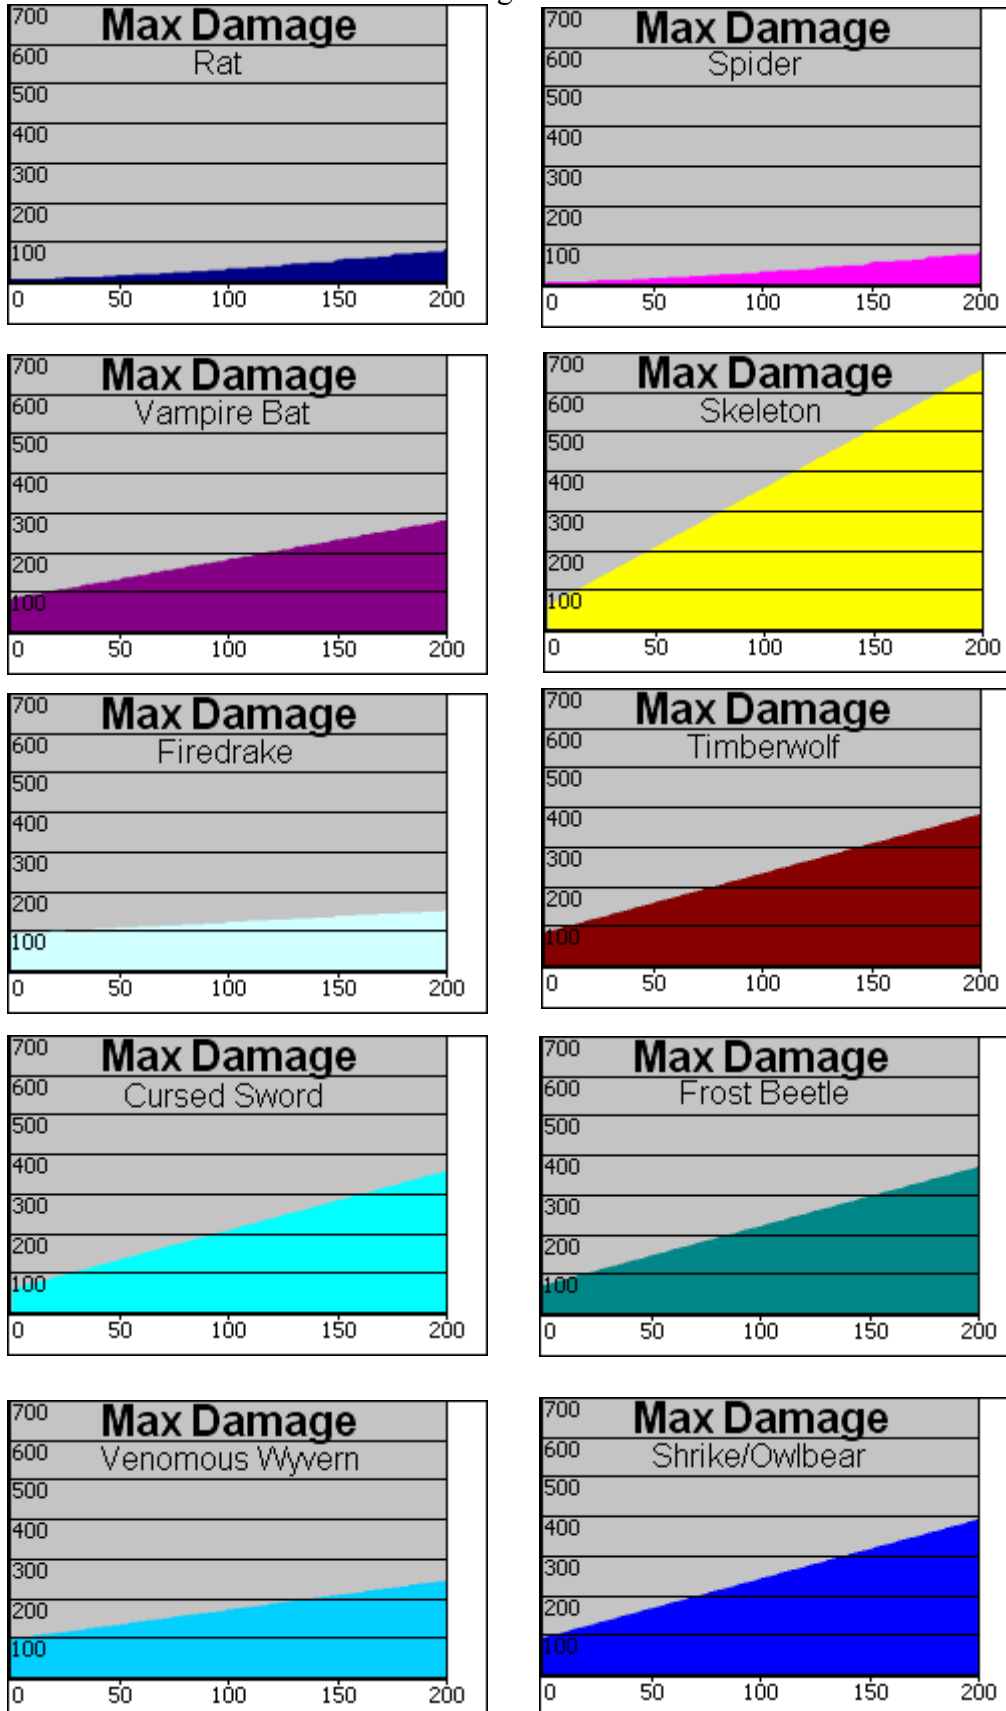

# Tab 4.3 Maximum Damage Stat for Summoned Creatures

## Table of Contents

Tab 4.3 Maximum Damage Stat for Summoned Creatures.....1  
 4.3.1 Comparison of 10 Summoned Creatures.....1  
 4.3.2 Graphs for individual Summons.....2

### 4.3.1 Comparison of 10 Summoned Creatures

The graph below indicates how the “Maximum Damage” stat varies with a character’s Charm Magic skill.

Comparison of 10 Summons: Maximum Damage per Charm Skill

### 4.3.2 Graphs for individual Summons

As with the comparison graph above, the x axis represents the character's Charm skill, and the y axis the summoned monster's maximum damage.

Tab 4.3 - Maximum Damage Stat for Summoned Creatures